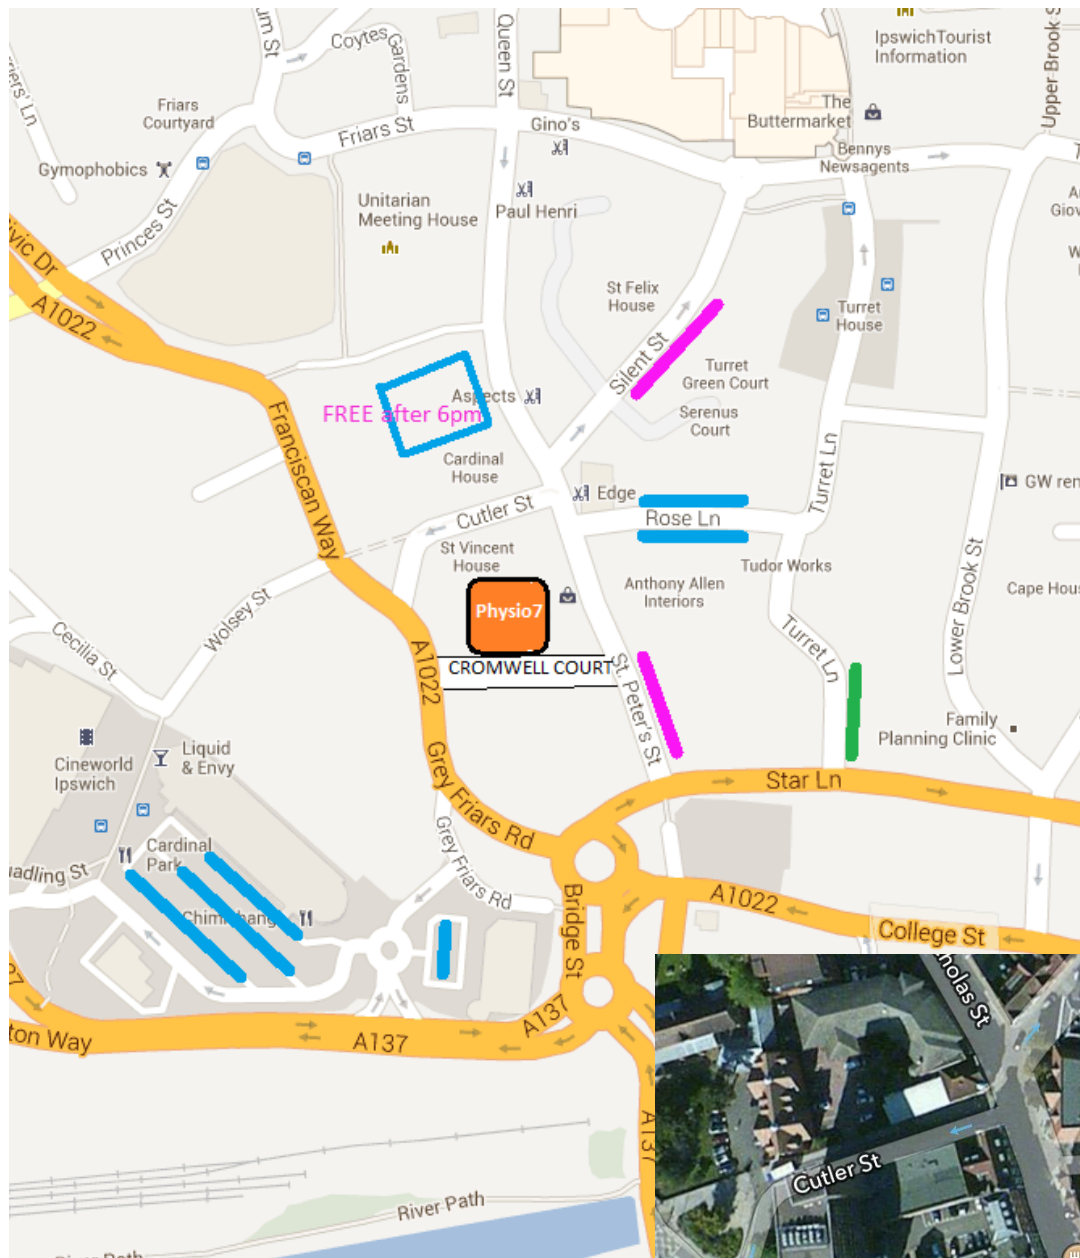

**Note:** The gate into Cromwell Court from St Peters Street is sometimes locked after 5pm Mon-Fri and on weekends. You will still be able to access the clinic on Grey Friars Road.