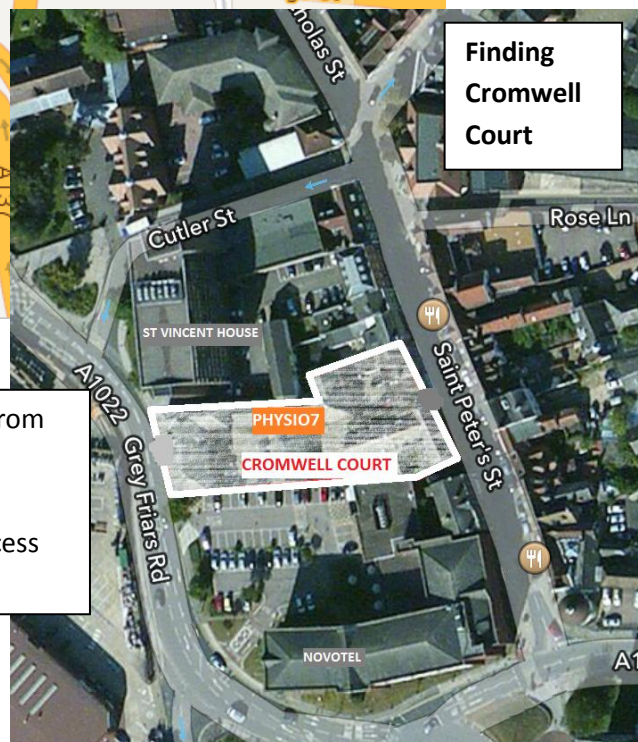

Note: The gate into Cromwell Court from St Peters Street is locked after approximately 5pm Mon-Fri and on weekends. You will still be able to access the clinic on Grey Friars Road.